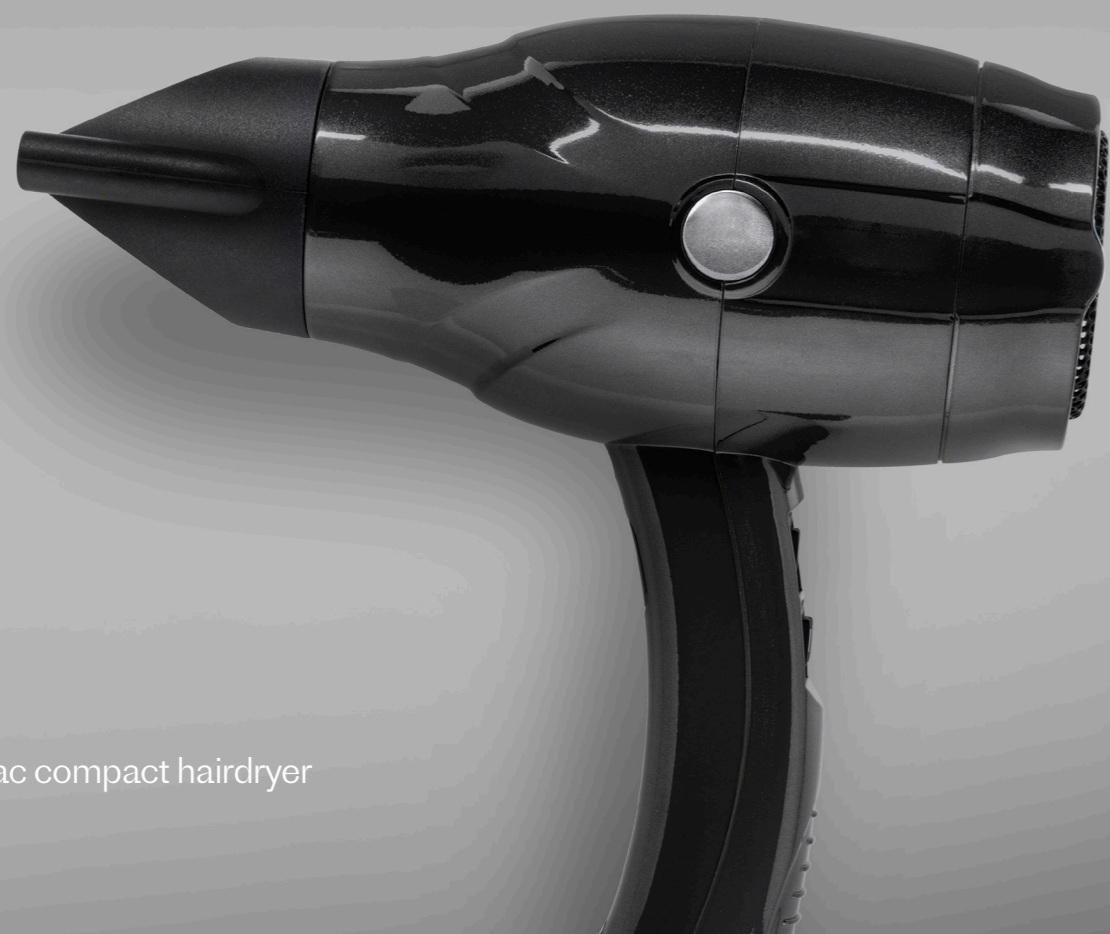

vayu ac compact hairdryer

looking to achieve
the perfect blowout?

We designed a wide range of professional hair dryers to help you with that. Delivering optimal air flow, these powerful tools leave the hair with a healthy, natural finish. Their ergonomic design ensures a comfortable grip, allowing you to style with precision and convenience.